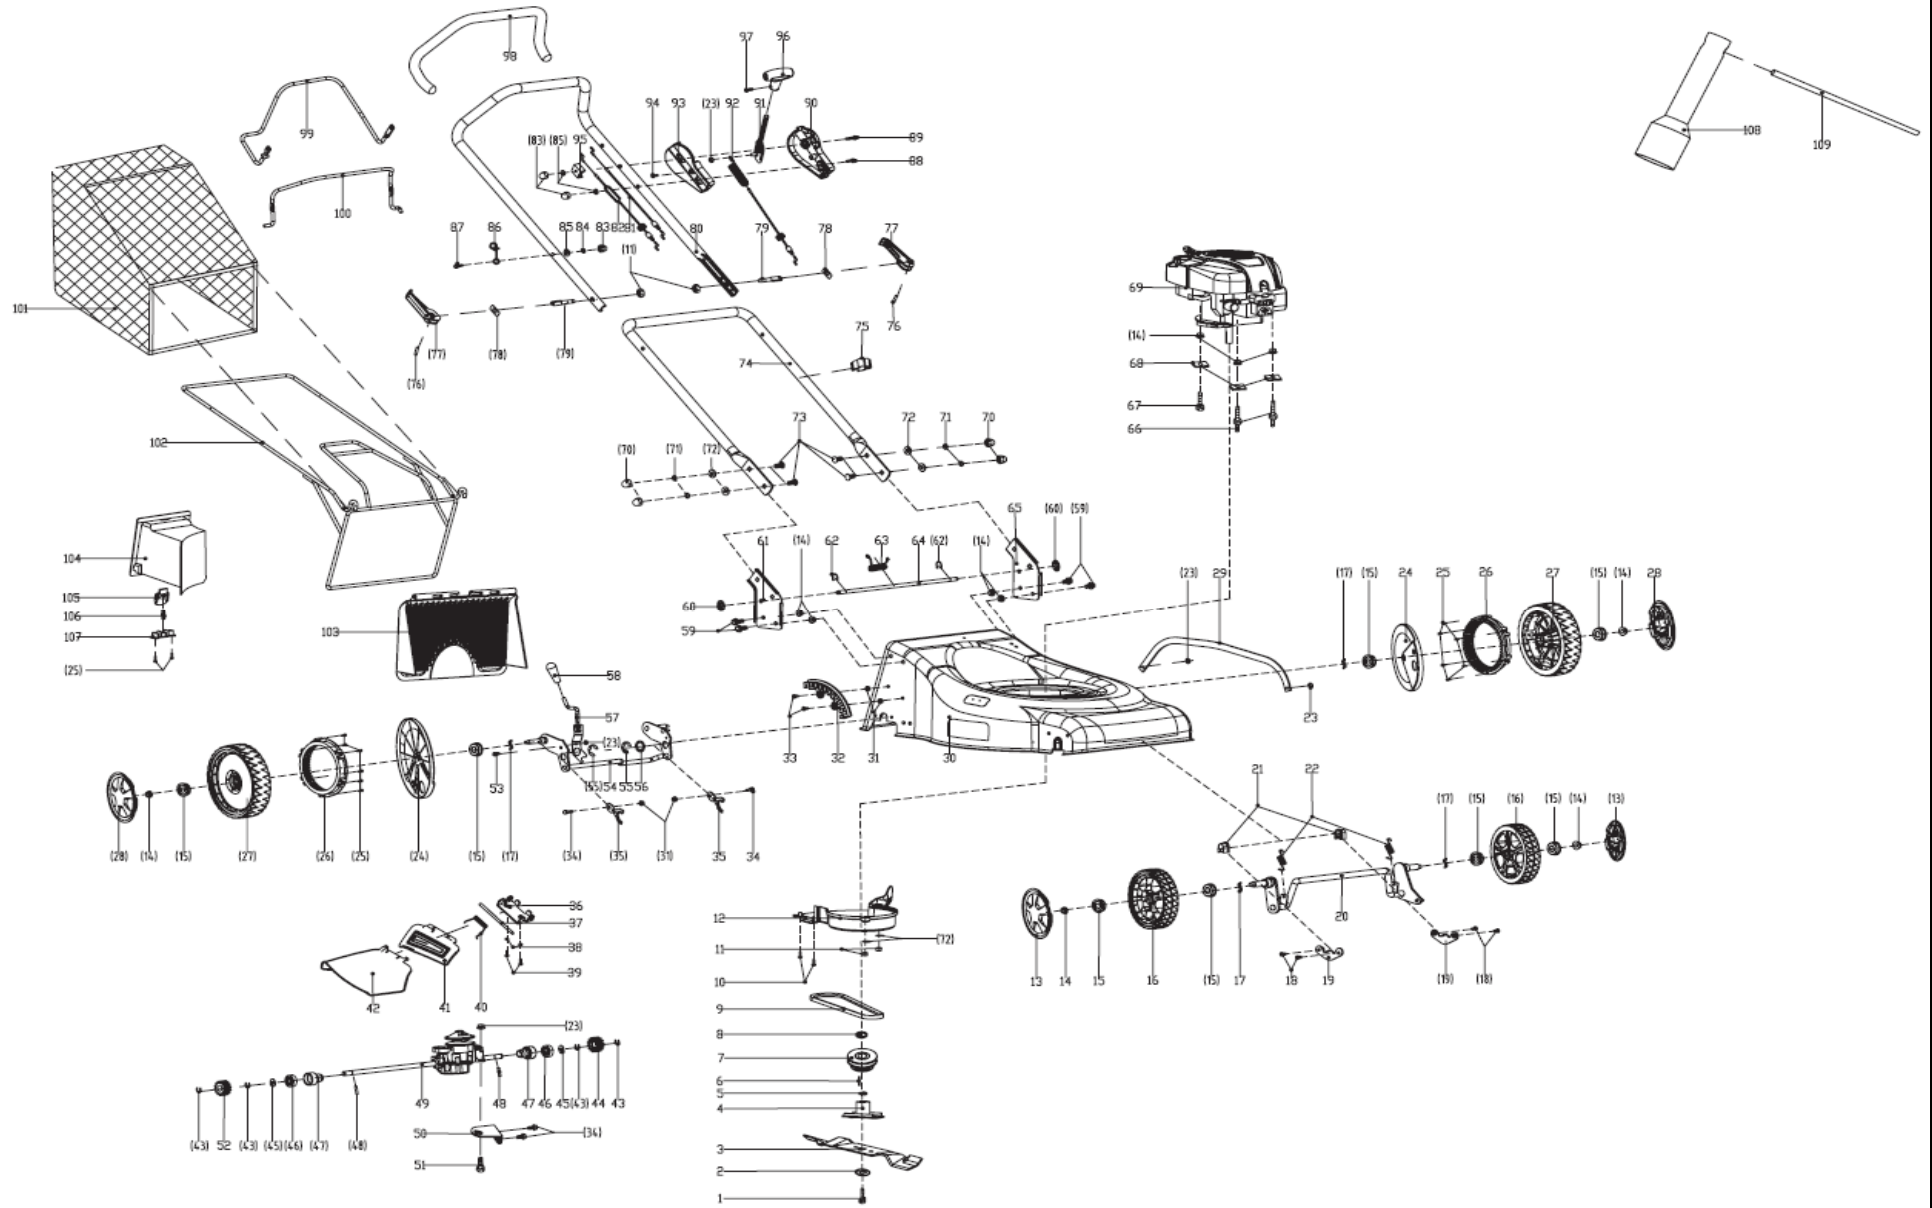

DYM1560M

パーツリスト

DYM1560M

MURRAY DYM1560M PARTS LIST

Model:		DYM1560M		Date:		2018/8/3	
No	Part NO.	Part Name	Qty.	No	Part NO.	Part Name	Qty.
1	26800606201	blade locking bolt	1	35	26300107001	axle plate	2
2	26300107302	dishing washer	1	36	26300218302	side-discharge fixing board	1
3	26300239201	blade	1	37	26200101901	sidedischarge position axle	1
4	26300244801	blade support	1	38	26800800403	spring washer	2
5	26900208901	blade support plate	1	39	26800201502	teeth bolt	2
6	26809007701	flat key	1	40	26801113002	side cover board spring	1
7	26300401901	driving wheel	1	41	25231100102	side discharge cover board	1
8	26300235101	flat washer	1	42	25231200102	side discharge protecting cover	1
9	25100205601	belt	1	43	26800900201	open protective ring	4
10	26800103701	self-driving bolt	2	44	26900300102	left export gear assy	1
11	26800500801	hexagon locking nut	4	45	26800705102	flat washer	2
12	25288400101	belt wheel protecting cover	1	46	26800402301	bearing	2
13	25230600201	wheel cover	2	47	26900203103	bearing sheath	2
14	26800502801	hexagon nut	11	48	26809000102	column pin	2
15	26800401601	bearing	8	49	23050202501	gear box assy	1
16	25400200902	wheel assy	2	50	26300229701	locking board	1
17	26800706201	wave washer	4	51	26800618101	fixed bolt	1
18	26800201901	teeth bolt	4	52	26900300202	right export gear assy	1
19	26300134202	wheel axle fixing plate	2	53	26800203001	teeth bolt	1
20	26300248101	front wheel assy	1	54	26300247301	rear wheel axle assy	1
21	25202600101	front wheel axle fixing ring	2	55	26800900301	open protective ring	2
22	26801110001	front wheel axle spring	2	56	26300107601	adjustment washer	1
23	26800500501	hexagon locking nut	5	57	26300185901	handle assy	1
24	25208700105	11"dustproof wheel cover	2	58	25500103201	handle cover	1
25	26800100501	self-driving bolt	14	59	26800606401	hexagon nut	4
26	25229500101	wheel gear ring	2	60	26800903502	bearing clip	2
27	25400200602	whee assey	2	61	23600172301	handrail right bracket	1
28	25288700101	wheel cover	2	62	26800901701	open protective ring	2
29	26300133401	connecting rod	1	63	26801110101	rear cover board spring	1
30	23600172001	deck	1	64	26300239801	long rod	1
31	26800502401	metal hexagon loking nut	4	65	23600172201	handrail left bracket	1
32	23100106501	adjustment board	1	66	26800304401	special bolt	2
33	26800202001	teeth bolt	2	67	26800602501	hexagon bolt	1
34	26800611201	hexagon bolt	2	68	26300210602	square washer	3