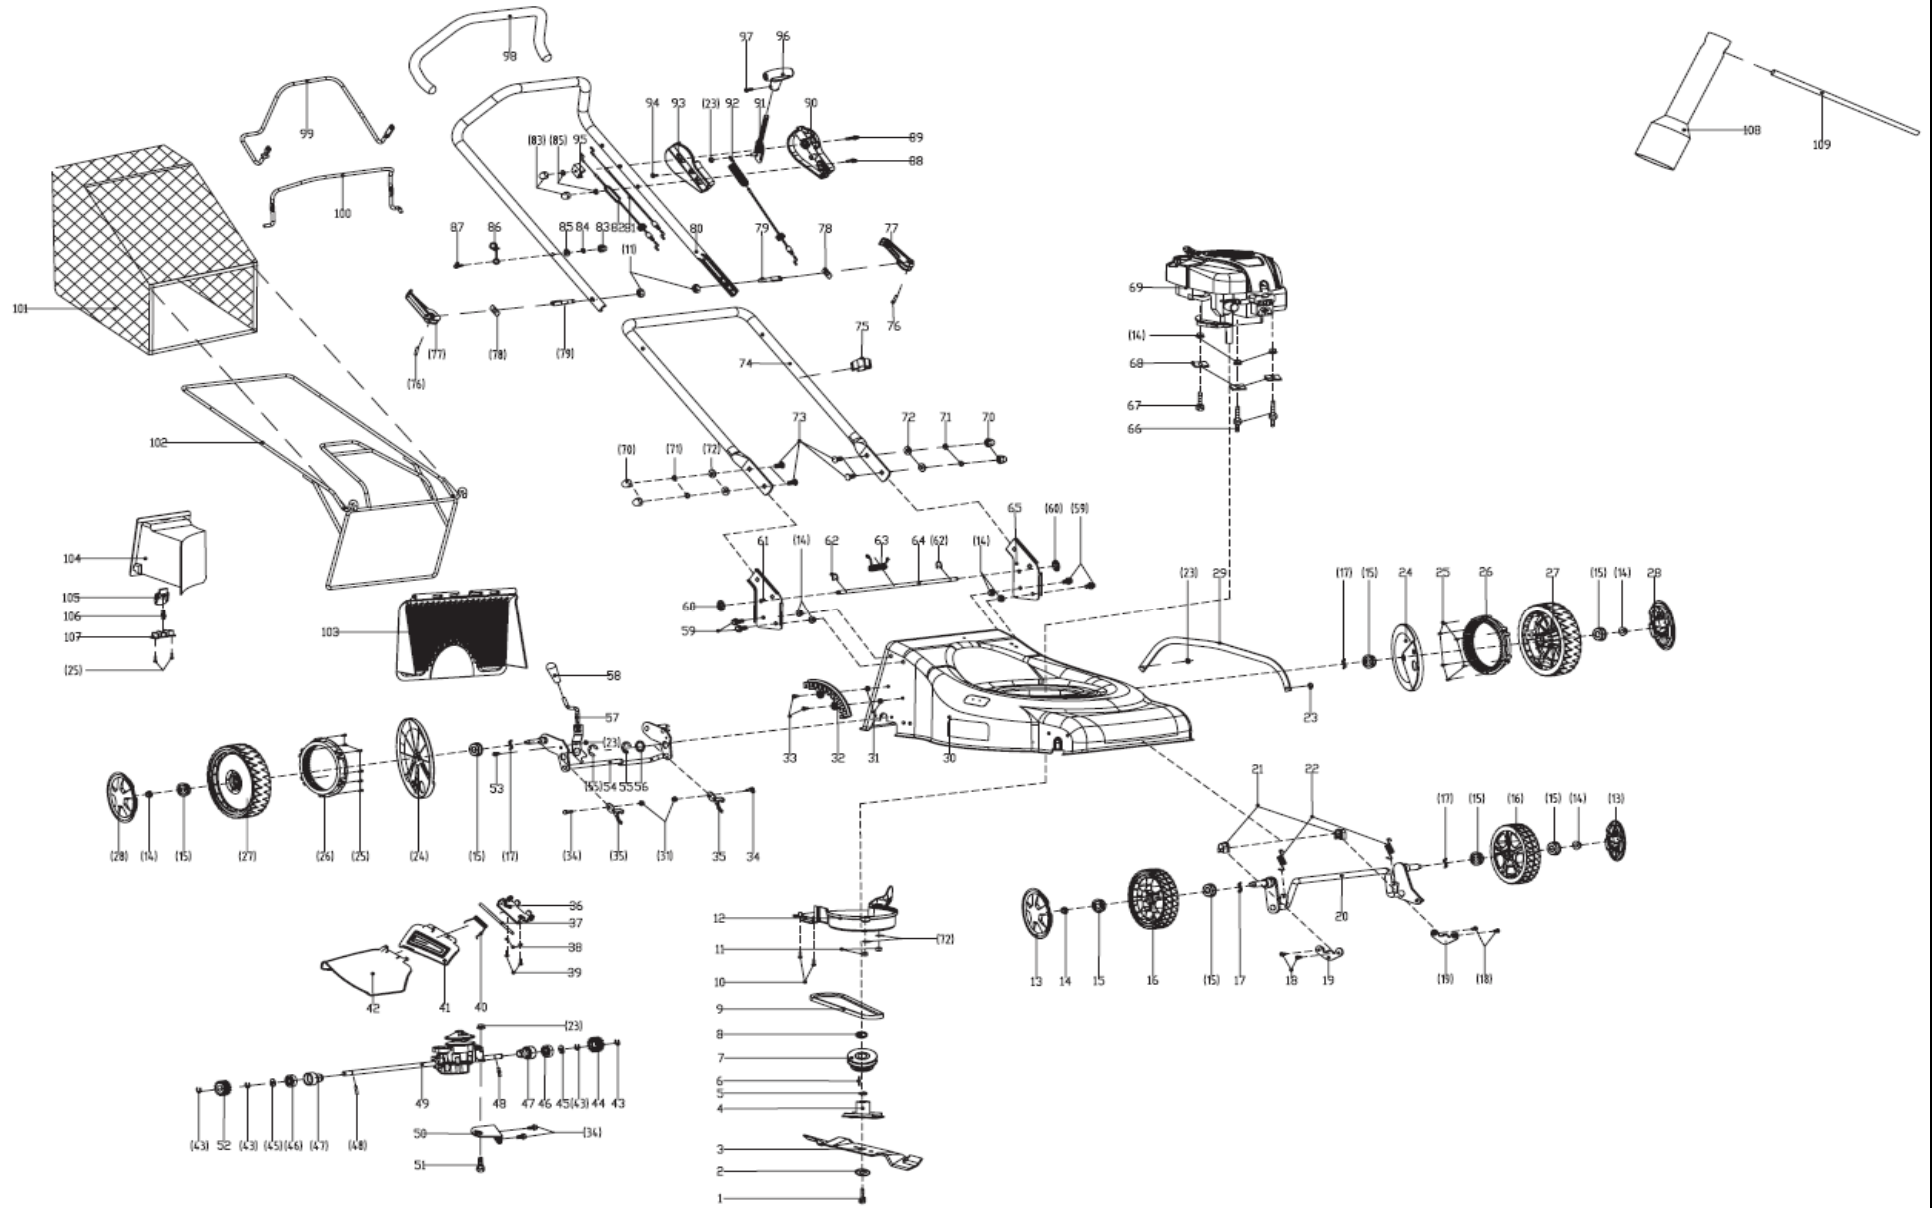

DYM1560M

パーツリスト

DYM1560M

MURRAY DYM1560M PARTS LIST

Model:		DYM1560M		Date:		2017/1117	
No	Part NO.	Part Name	Qty.	No	Part NO.	Part Name	Qty.
1	26800606201	blade locking bolt	1	35	26300107001	axle plate	2
2	26300107302	dishing washer	1	36	26300218302	side-discharge fixing board	1
3	26300239201	blade	1	37	26200101901	sidedischarge position axle	1
4	26300244801	blade support	1	38	26800800403	spring washer	2
5	26900208901	blade support plate	1	39	26800201502	teeth bolt	2
6	26809007701	flat key	1	40	26801113002	side cover board spring	1
7	26300401901	driving wheel	1	41	25231100102	side discharge cover board	1
8	26300235101	flat washer	1	42	25231200102	side discharge protecting cover	1
9	25100205601	belt	1	43	26800900201	open protective ring	4
10	26800103701	self-driving bolt	2	44	26900300102	left export gear assy	1
11	26800500801	hexagon locking nut	4	45	26800705102	flat washer	2
12	25288400101	belt wheel protecting cover	1	46	26800402301	bearing	2
13	25230600201	wheel cover	2	47	26900203103	bearing sheath	2
14	26800502801	hexagon nut	11	48	26809000102	column pin	2
15	26800401601	bearing	8	49	23050202501	gear box assy	1
16	25400200902	wheel assy	2	50	26300229701	locking board	1
17	26800706201	wave washer	4	51	26800618101	fixed bolt	1
18	26800201901	teeth bolt	4	52	26900300202	right export gear assy	1
19	26300134202	wheel axle fixing plate	2	53	26800203001	teeth bolt	1
20	26300248101	front wheel assy	1	54	26300247301	rear wheel axle assy	1
21	25202600101	front wheel axle fixing ring	2	55	26800900301	open protective ring	2
22	26801110001	front wheel axle spring	2	56	26300107601	adjustment washer	1
23	26800500501	hexagon locking nut	5	57	26300134001	handle assy	1
24	25208700105	11"dustproof wheel cover	2	58	25500103201	handle cover	1
25	26800100501	self-driving bolt	14	59	26800606401	hexagon nut	4
26	25229500101	wheel gear ring	2	60	26800903502	bearing clip	2
27	25400200602	whee assey	2	61	23600172301	handrail right bracket	1
28	25288700101	wheel cover	2	62	26800901701	open protective ring	2
29	26300133401	connecting rod	1	63	26801110101	rear cover board spring	1
30	23600172001	deck	1	64	26300239801	long rod	1
31	26800502401	metal hexagon loking nut	4	65	23600172201	handrail left bracket	1
32	23100106501	adjustment board	1	66	26800304401	special bolt	2
33	26800202001	teeth bolt	2	67	26800602501	hexagon bolt	1
34	26800611201	hexagon bolt	2	68	26300210602	square washer	3