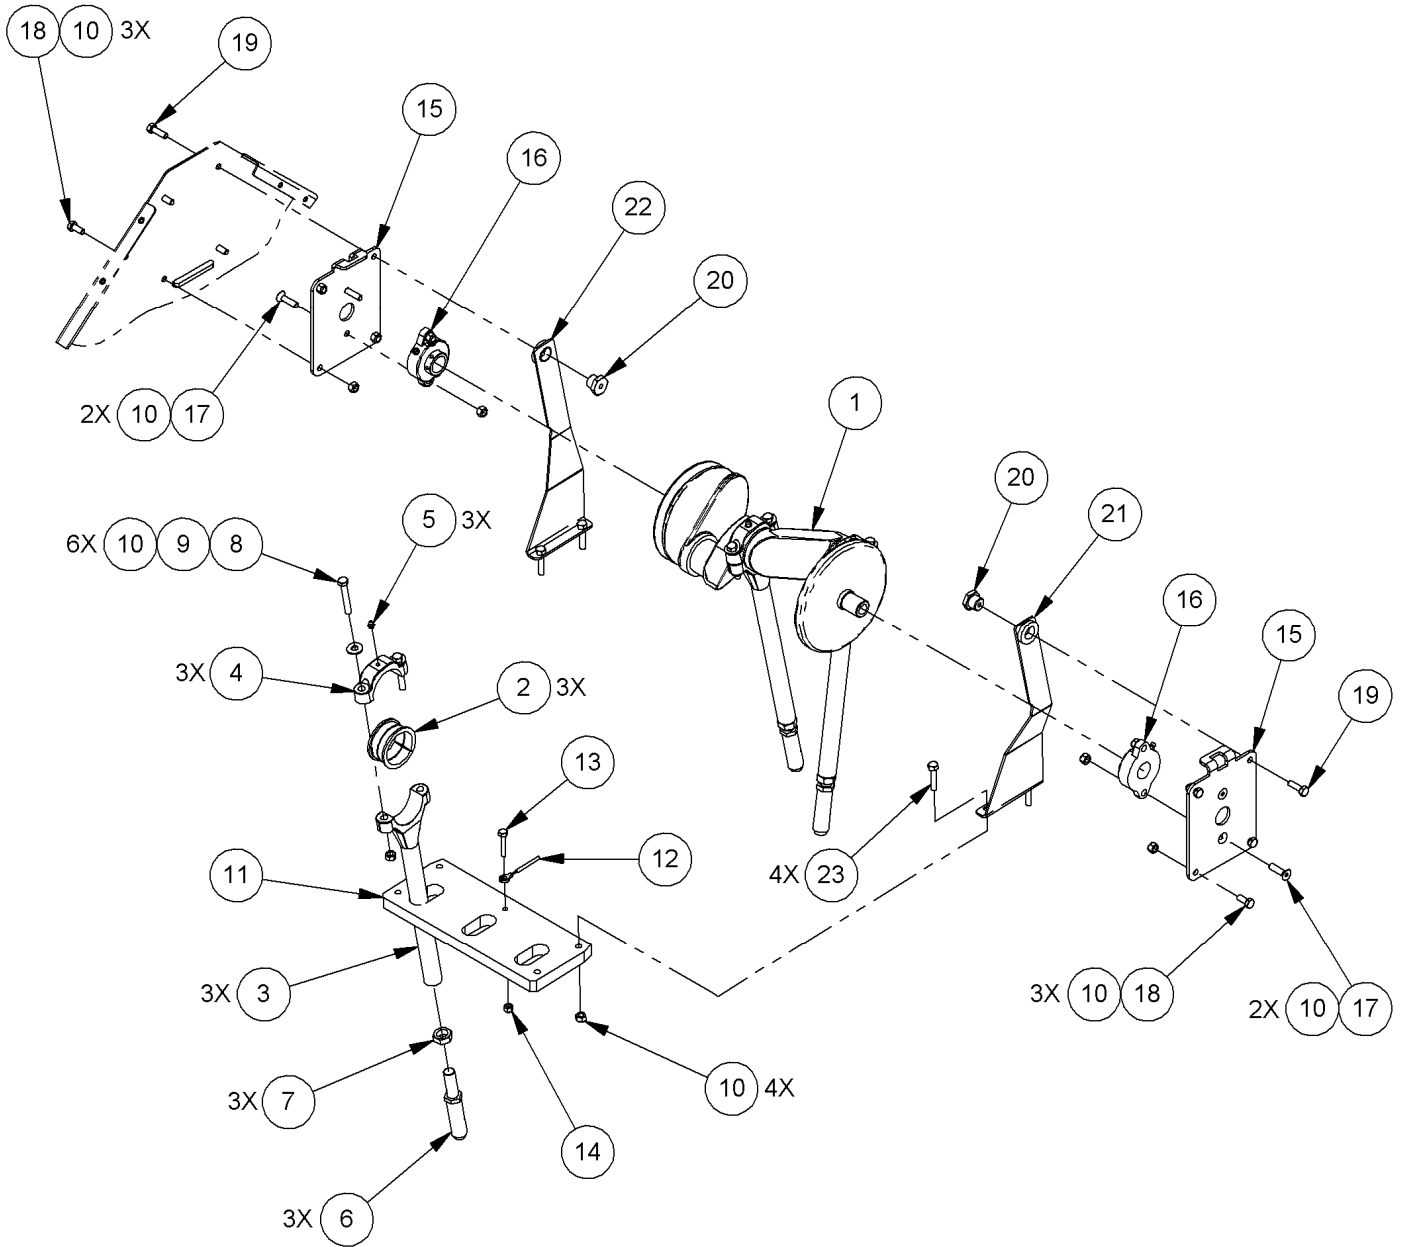

**DR<sup>®</sup>** LAWN AERATOR

DR AER800MN PARTS LIST

**Schematic – FRAME AND DRIVE ASSEMBLY**

## Parts List – CRANKSHAFT AND TINE ASSEMBLY

**NOTE:** Part numbers listed are available through DR Power Equipment.

<u>Ref#</u>	<u>Part#</u>	<u>Description</u>	<u>Ref#</u>	<u>Part#</u>	<u>Description</u>
1	27646	Crankshaft	13	10145	Bolt, HCS, 1/4-20 X 1-1/2", GR5, ZP
2	27655	Bearing, Nylon, Split	14	11073	Nut, Nylon Lock, 1/4-20, ZP
3	27651	Rod, Tine	15	27643	Plate, Bearing
4	27652	Cap, Tine Rod	16	27644	Bearing, Flange, 1" Bore
5	10189	Grease Fitting 1/4-28, Straight	17	27645	Bolt, FHCS, 5/16-18 X 1.25", Alloy
6	27653	Tine, 5/8"	18	12321	Bolt, HCS, 5/16-18 X 3/4", GR5, ZP
7	27654	Nut, Jam, 5/8-11, GR5, ZP	19	11158	Bolt, HCS, 5/16-18 X 1", ZP
8	10147	Bolt, HCS, 5/16-18 X 2-1/4", GR5, ZP	20	27650	Nut, Pivot
9	11241	Washer, Flat, 5/16", USS, ZP	21	27647	Arm, Tine Position, LH
10	11076	Nut, Nylon Lock, 5/16-18, ZP	22	27648	Arm, Tine Position, RH
11	27649	Plate, Tine Position	23	13443	Bolt, HCS, 5/16-18 X 1-1/2", GR5, ZP
12	27669	Cable, Tine Position			

**Schematic – CRANKSHAFT AND DRIVE ASSEMBLY**

**Schematic – HANDLEBAR ASSEMBLY**