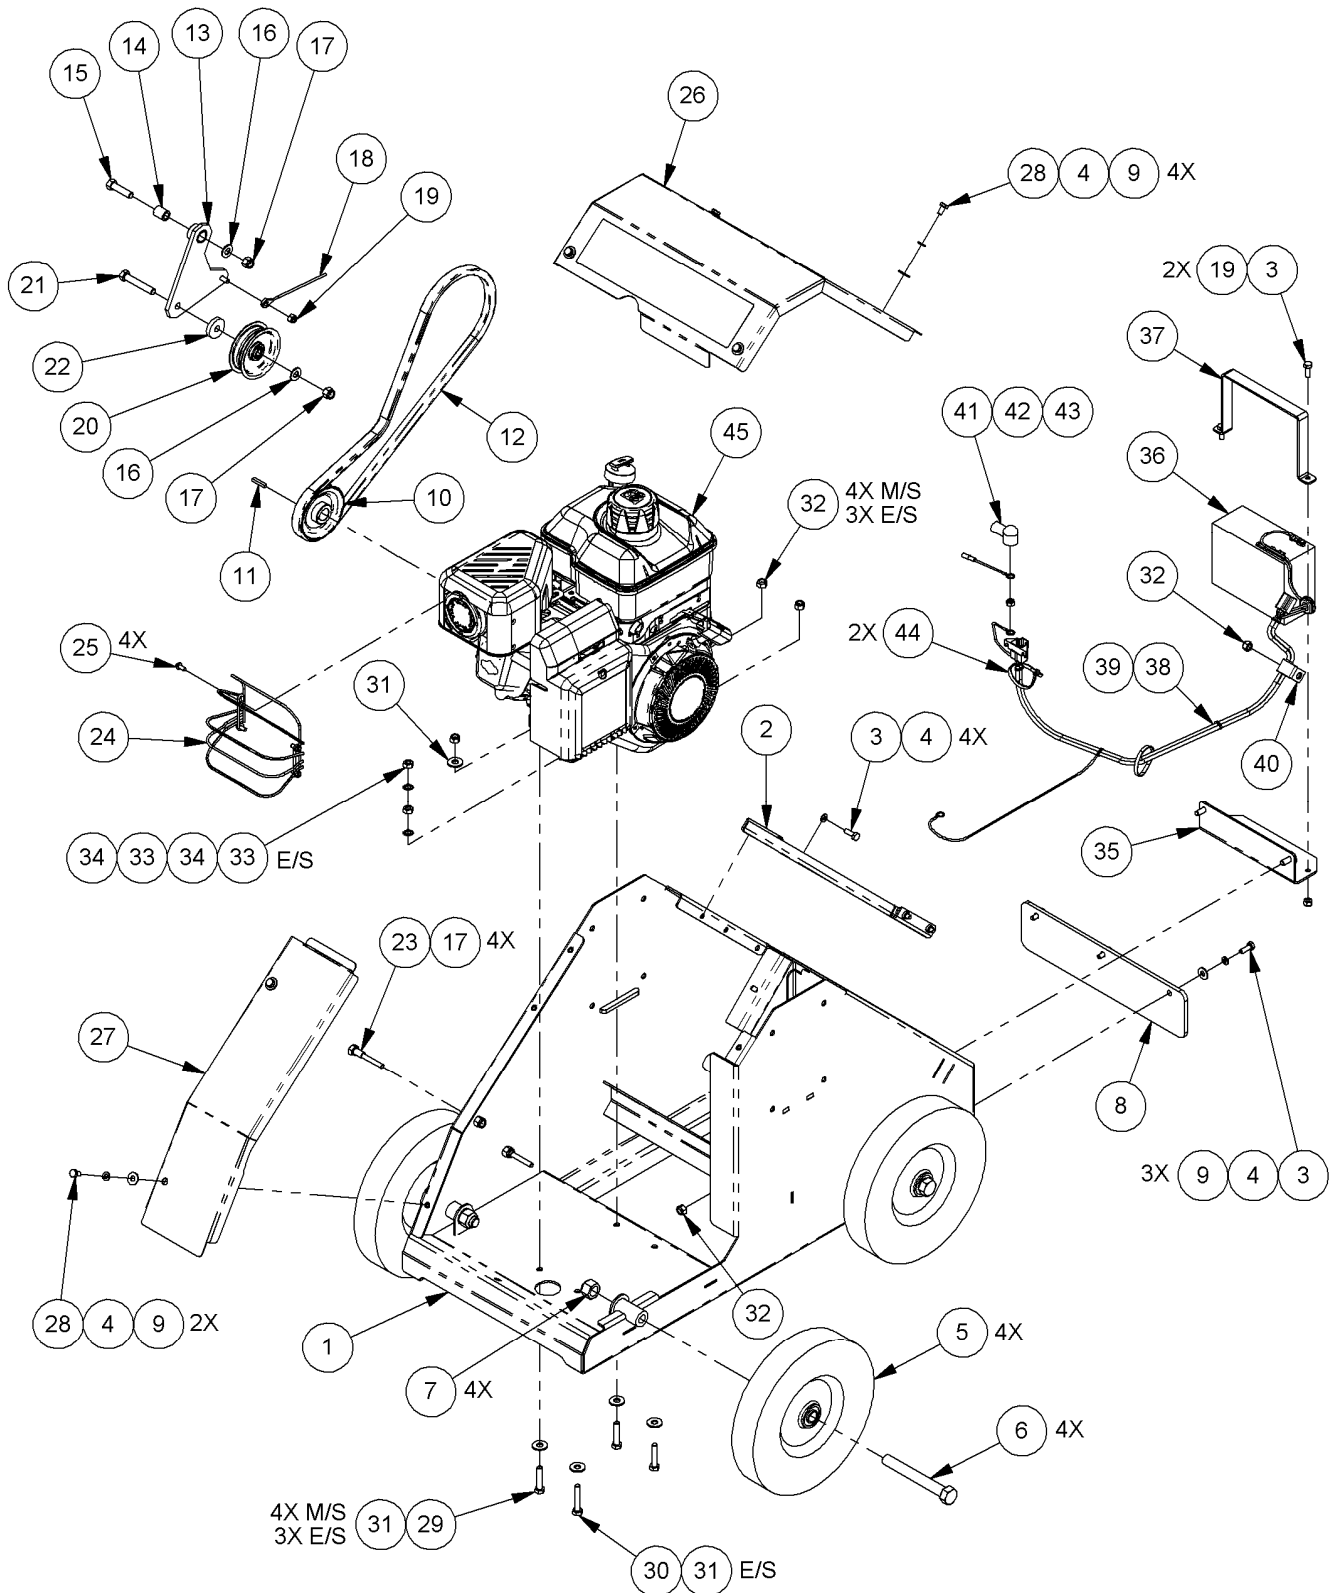

**DR<sup>®</sup>** LAWN AERATOR

DR AER800MN PARTS LIST

**Schematic – FRAME AND DRIVE ASSEMBLY**

## Parts List – CRANKSHAFT AND TINE ASSEMBLY

**NOTE:** Part numbers listed are available through DR Power Equipment.

<u>Ref#</u>	<u>Part#</u>	<u>Description</u>	<u>Ref#</u>	<u>Part#</u>	<u>Description</u>
1	27646	Crankshaft	13	10145	Bolt, HCS, 1/4-20 X 1-1/2", GR5, ZP
2	27655	Bearing, Nylon, Split	14	11073	Nut, Nylon Lock, 1/4-20, ZP
3	27651	Rod, Tine	15	27643	Plate, Bearing
4	27652	Cap, Tine Rod	16	27644	Bearing, Flange, 1" Bore
5	10189	Grease Fitting 1/4-28, Straight	17	27645	Bolt, FHCS, 5/16-18 X 1.25", Alloy
6	27653	Tine, 5/8"	18	12321	Bolt, HCS, 5/16-18 X 3/4", GR5, ZP
7	27654	Nut, Jam, 5/8-11, GR5, ZP	19	11158	Bolt, HCS, 5/16-18 X 1", ZP
8	10147	Bolt, HCS, 5/16-18 X 2-1/4", GR5, ZP	20	27650	Nut, Pivot
9	11241	Washer, Flat, 5/16", USS, ZP	21	27647	Arm, Tine Position, LH
10	11076	Nut, Nylon Lock, 5/16-18, ZP	22	27648	Arm, Tine Position, RH
11	27649	Plate, Tine Position	23	13443	Bolt, HCS, 5/16-18 X 1-1/2", GR5, ZP
12	27669	Cable, Tine Position			

**Schematic – CRANKSHAFT AND DRIVE ASSEMBLY**

**Schematic – HANDLEBAR ASSEMBLY**